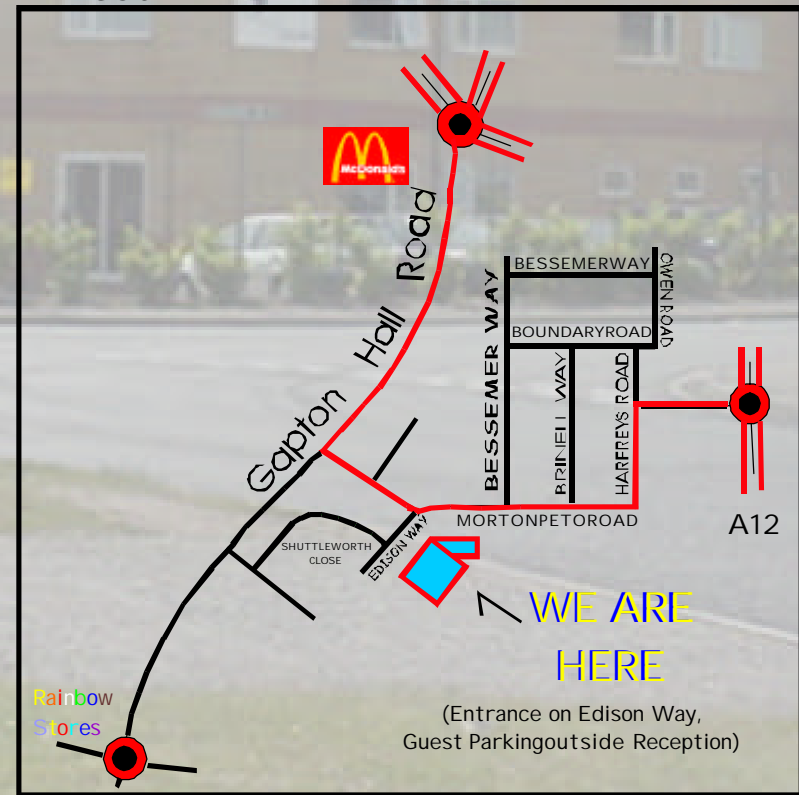

HOW TO FIND US

A47
From Norwich

N
O
R
T
H

S
E
A

RIVER YARE

Great Yarmouth Town Centre

Railway Station

ASDA

We Are Here

See Inset

A143 From Beccles

James Paget Hospital

Gorleston on Sea

A12

From Lowestoft

Inset

Gapton Hall Road

BESSEMER WAY

BOUNDARY ROAD

PIPERILL WAY

HAREYS ROAD

OWEN ROAD

MORTON PETO ROAD

A12

Rainbow Stores

WE ARE HERE

(Entrance on Edison Way, Guest Parking outside Reception)

Fugro Survey Limited
 Morton Peto Road
 Gapton Hall Industrial Estate
 Great Yarmouth
 Norfolk
 NR31 0LT
 United Kingdom
 Tel: +44 (0)1493 440320
 Fax: +44 (0)1493 440319